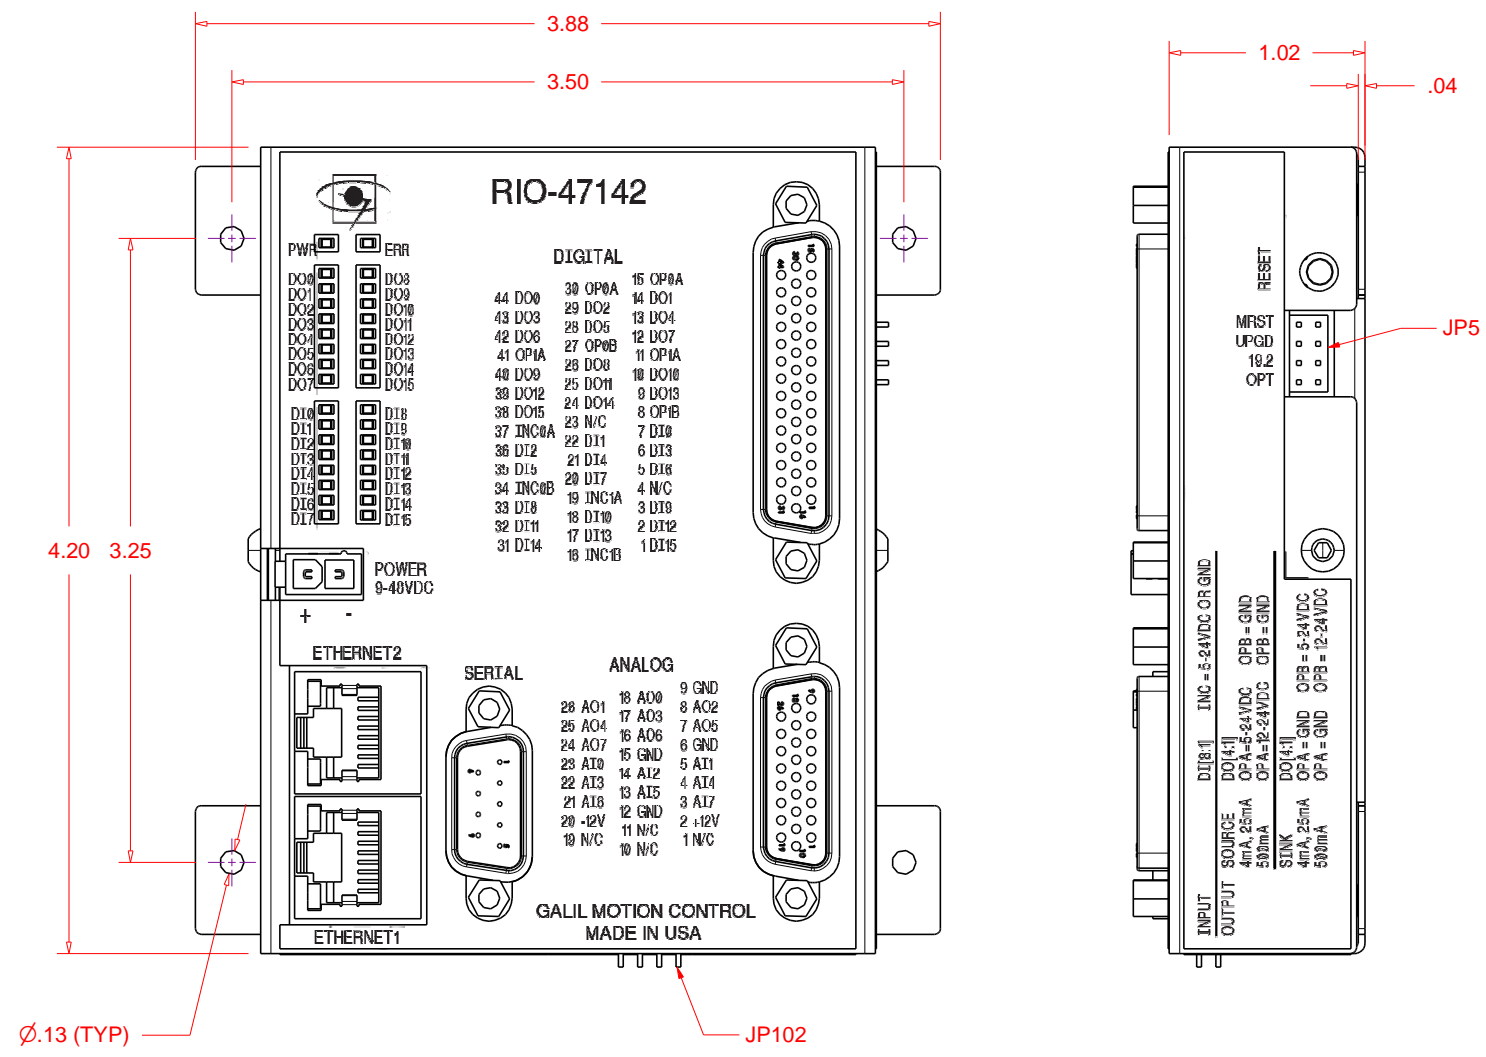

| REV | DESCRIPTION | DATE |
|-----|-----------------|----------|
| 01 | INITIAL RELEASE | 10/15/12 |
| . | . | . |
| . | . | . |

| | | | |
|---|--------|---|---------------|
| UNLESS OTHERWISE SPECIFIED: DIMENSIONS ARE IN INCHES | | GALIL MOTION CONTROL | |
| TOLERANCES ARE: .XX ±0.015 .XXX ±0.010 | | 270 TECHNOLOGY WAY ROCKLIN, CA 95765 (916) 626-0101 | |
| MATERIAL: | Matl | TITLE DIMENSIONS | |
| FINISH: | Finish | PART NUMBER RIO-47142 | REV 01 |
| | | SCALE: 1 = 1 | SHEET: 1 OF 1 |