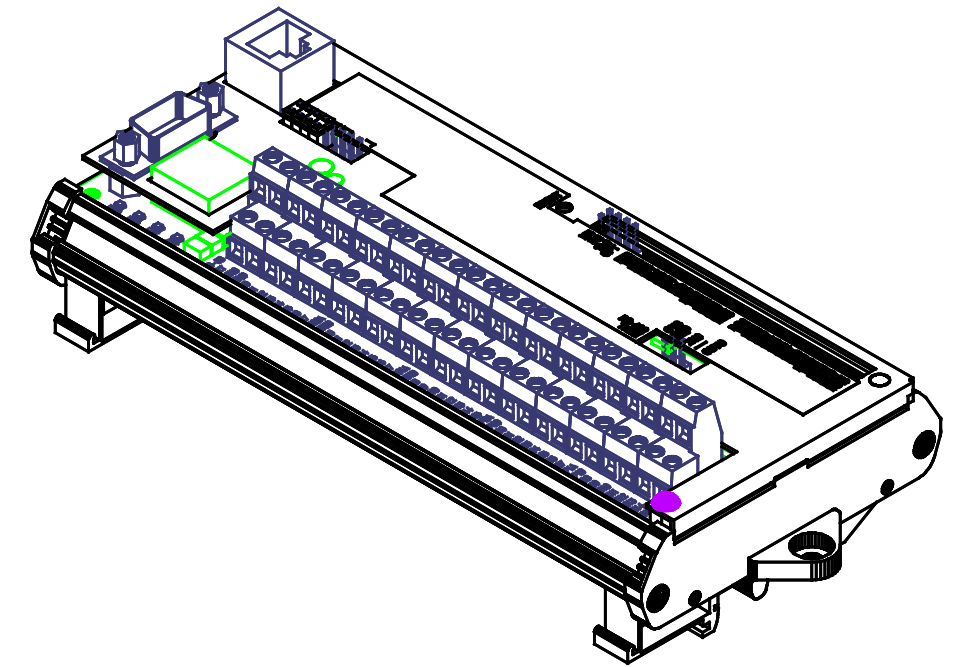

REV	DESCRIPTION	DATE
01	INITIAL RELEASE	10/27/08
02	ADDED COVER	02/17/09
03	FIXED BROKEN LINKS	10/04/16

NOTES:  
1. ALL DIMENSIONS IN MILLIMETERS.

GALIL MOTION CONTROL 270 TECHNOLOGY WAY ROCKLIN, CA 95765 (916) 626-0101		
TITLE TRAY DIMENSIONS		
PART NUMBER	RIO-47200	REV 03
SCALE: NONE		SHEET: 1 OF 1