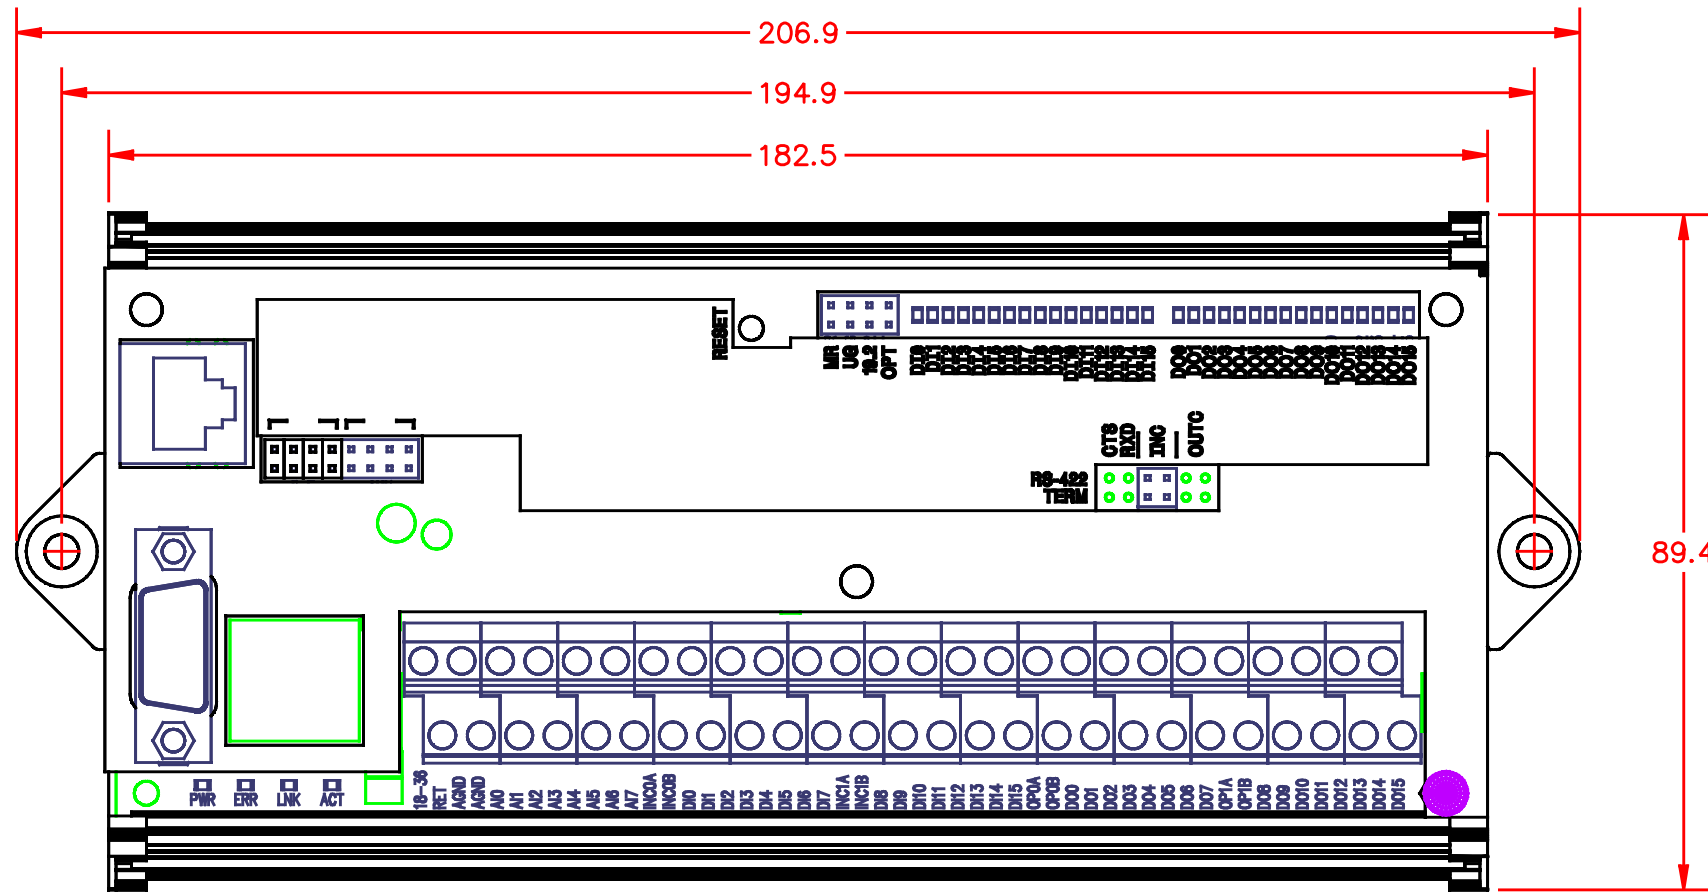

REV	DESCRIPTION	DATE
01	INITIAL RELEASE	10/27/08
02	ADDED COVER	02/17/09
03	FIXED BROKEN LINKS	10/04/16

NOTES:  
1. ALL DIMENSIONS IN MILLIMETERS.

GALIL MOTION CONTROL 270 TECHNOLOGY WAY ROCKLIN, CA 95765 (916) 626-0101		
TITLE TRAY DIMENSIONS		
PART NUMBER	RIO-47200	REV 03
SCALE: NONE		SHEET: 1 OF 1