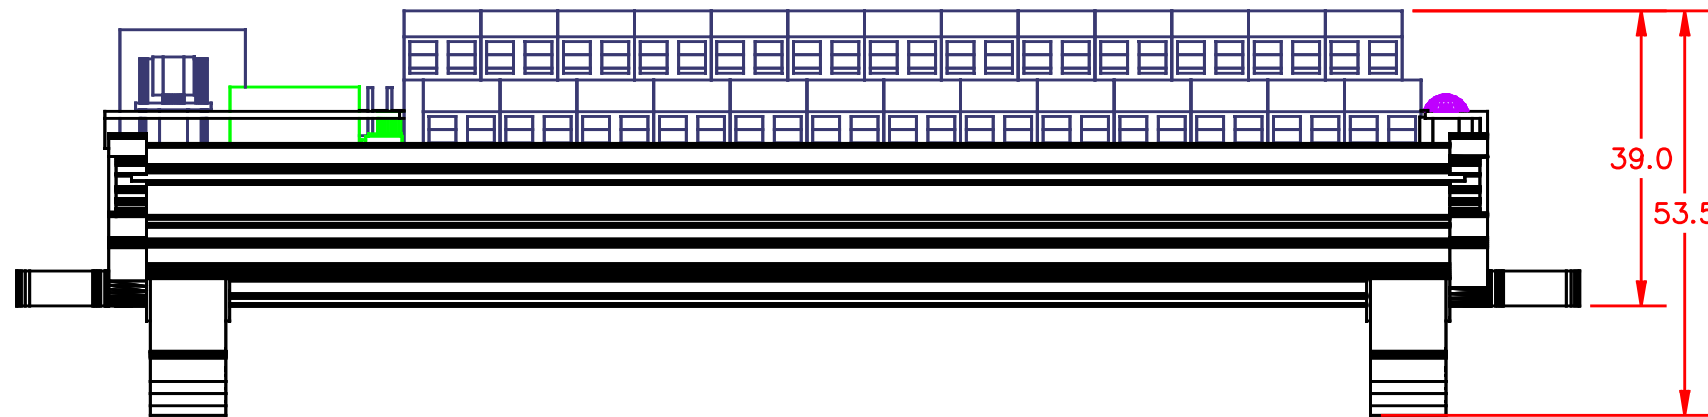

REV	DESCRIPTION	DATE
01	INITIAL RELEASE	10/27/08
02	ADDED COVER	02/17/09
03	FIXED BROKEN LINKS	10/04/16

NOTES:  
1. ALL DIMENSIONS IN MILLIMETERS.

GALIL MOTION CONTROL 270 TECHNOLOGY WAY ROCKLIN, CA 95765 (916) 626-0101		
TITLE TRAY DIMENSIONS		
PART NUMBER	RIO-47200	REV 03
SCALE: NONE		SHEET: 1 OF 1